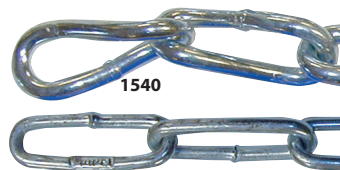

19768* Jumbo Connecting Link.

Chain & Rings

Steel Neck Chains may be connected with Plated Ring Fastener which has an open edge for easy application.

1540 Twist-link Plated Steel Chain large 1/0 size, 40" long. Ctn. of 50 weighs 33 lbs.

1540-1 Twist-link Plated Steel Chain large 1/0 size, packaged one piece per bar coded poly bag.

1541 Straight-link Plated Steel Chain, 40" long. Carton of 50 weighs 19 lbs.

1589

1589 Plated Ring. Inside diameter 1-1/4". 100 weigh approx. 4.5 lbs.

1589-10 Plated Ring, 10 per bar coded poly bag.

FlexTags

Flexible Neck Tags are made in the same mold as our traditional tags and carry the same money-back guarantee but are made with a rugged, flexible formulation. Marker-friendly Flexible Neck Tags are available in Yellow or White. Tag is 3-1/2" high by 2-1/8" wide. Available blank only.